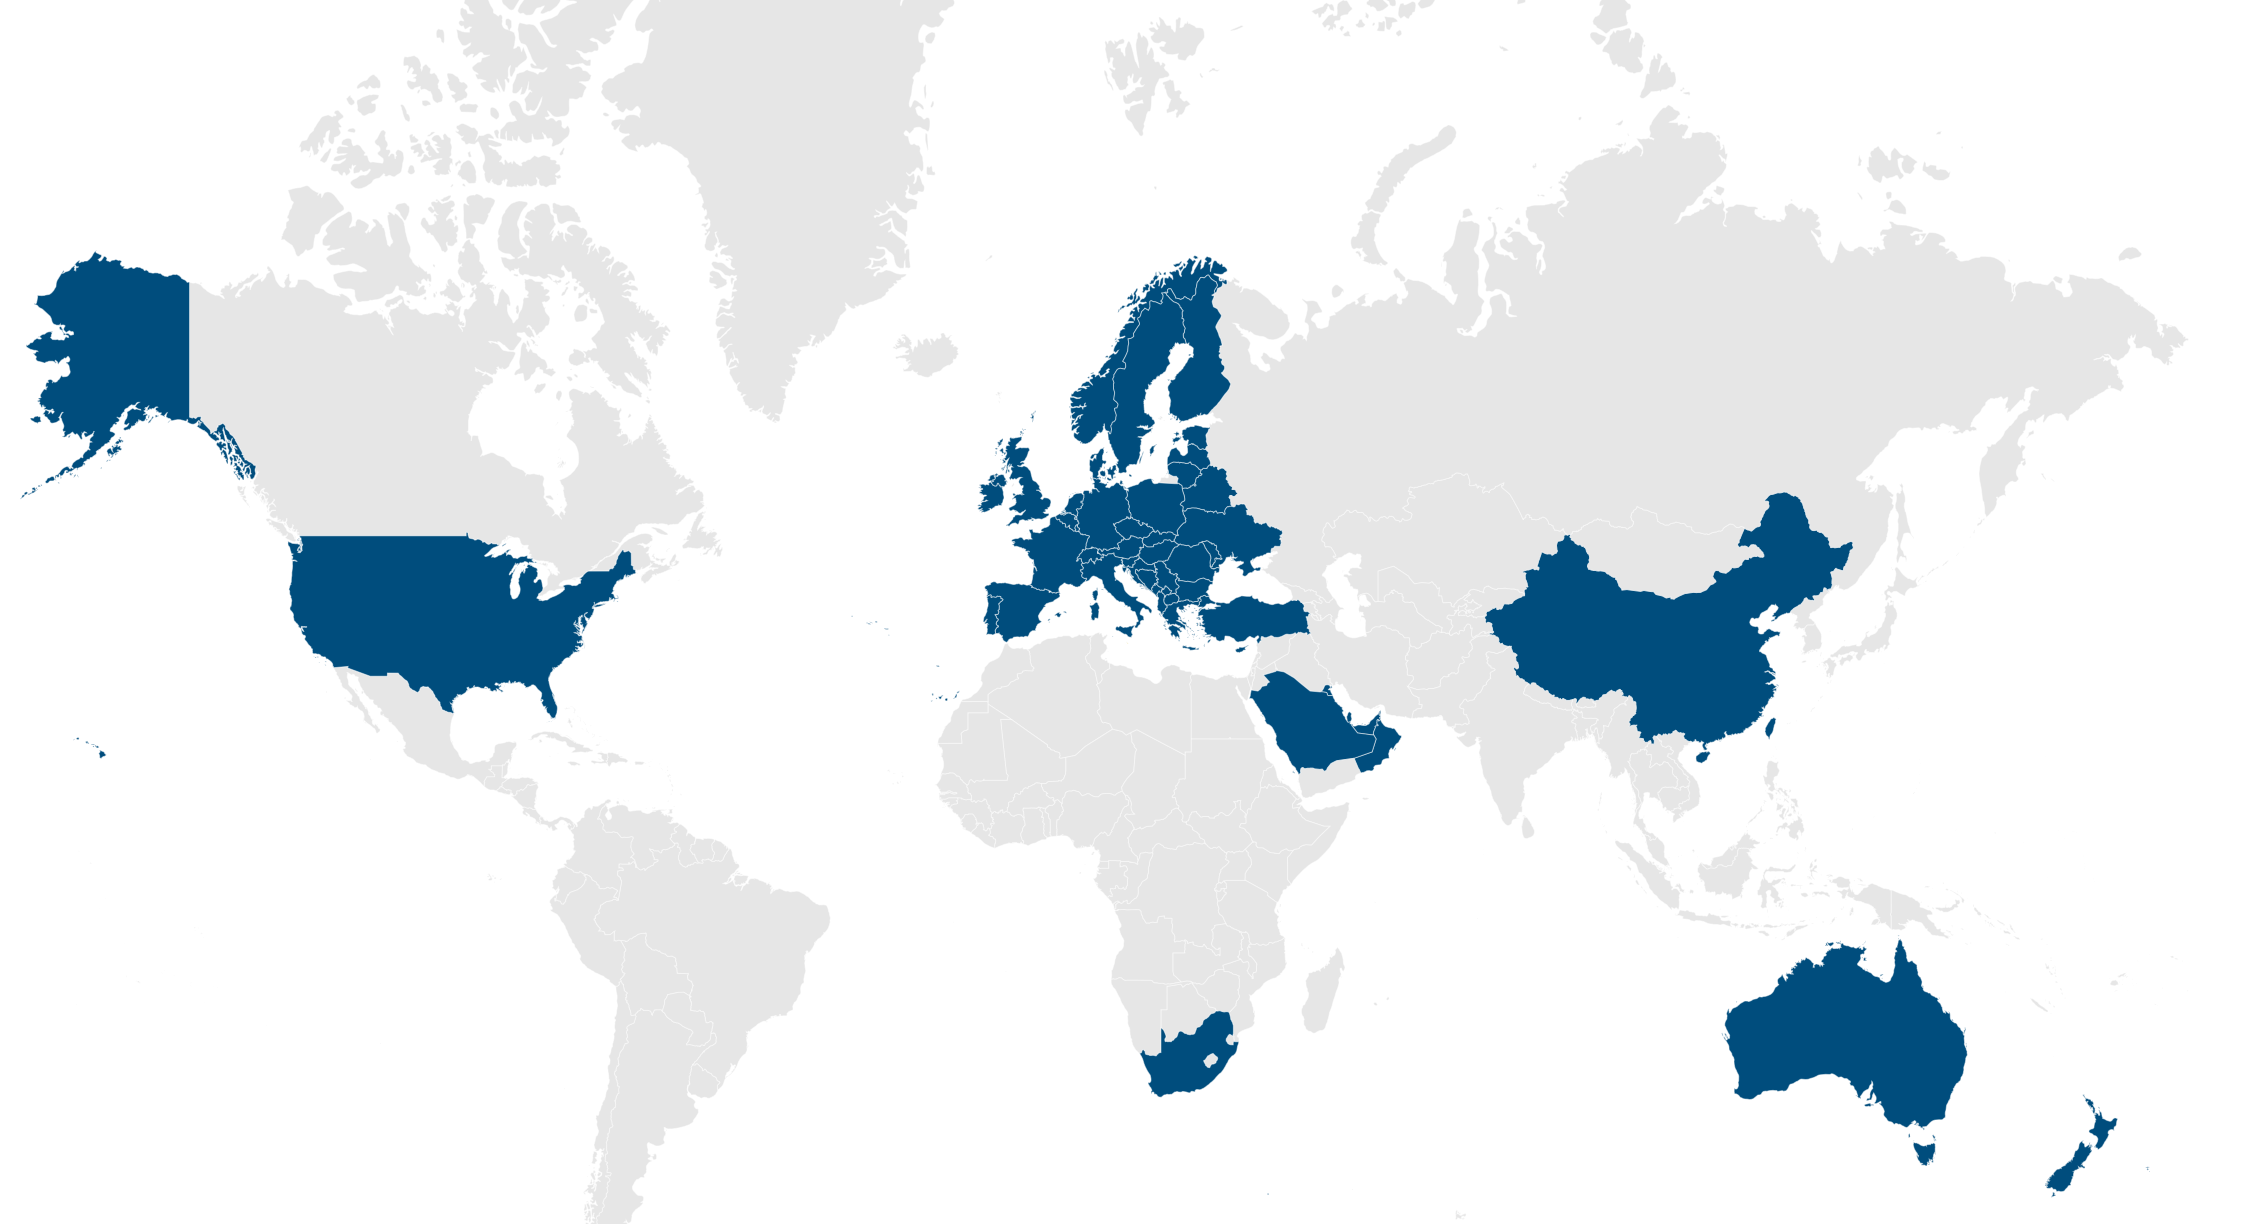

FS-10 Floor Stand

**ProDVX Europe**

Europalaan 12F  
5232 BC Den Bosch  
The Netherlands  
+31 (0)73 737 0345  
info@prodvx.com  
www.prodvx.com

**ProDVX Europe Warehouse**

Gerolsteinbaan 7-9  
5121 DN Rijen  
The Netherlands