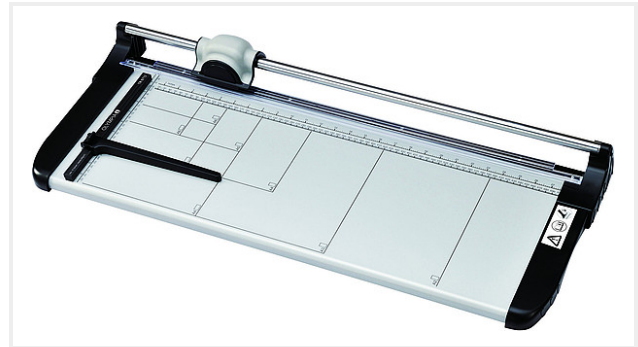

## TR 6712

- Roll Cutter for DIN A2 paper
- Perfect cut of photos, cards or printouts
- The roll cutter is protected in a housing
- Designed for office, home office and school
- Number of sheets which can be cutted: 12 sheets (80g/m<sup>2</sup>)
- 670 mm working width
- The paper base is a solid metal plate with scales
- The plate size is 300 x 700 mm
- Rubber feet for a safe usage

| Color | Item Num. | Size WxDxH         | Weight  | EAN           |
|-------|-----------|--------------------|---------|---------------|
| weiß  | 3142      | 370 x 856 x 100 mm | 5,11 kg | 4030152031429 |