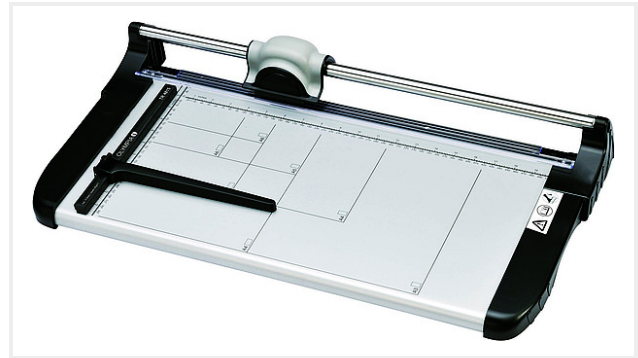

TR 4815

- Roll Cutter for DIN A3 paper
- Perfect cut of photos, cards or printouts
- The roll cutter is protected in a housing
- Designed for office, home office and school
- Number of sheets which can be cutted: 15 sheets (80g/m²)
- 480 mm working width
- The paper base is a solid metal plate with scales
- The plate size is 300 x 500 mm
- Rubber feet for a safe usage

Color	Item Num.	Size WxDxH	Weight	EAN
silber	3141	370 x 656 x 100 mm	4,04 kg	4030152031412