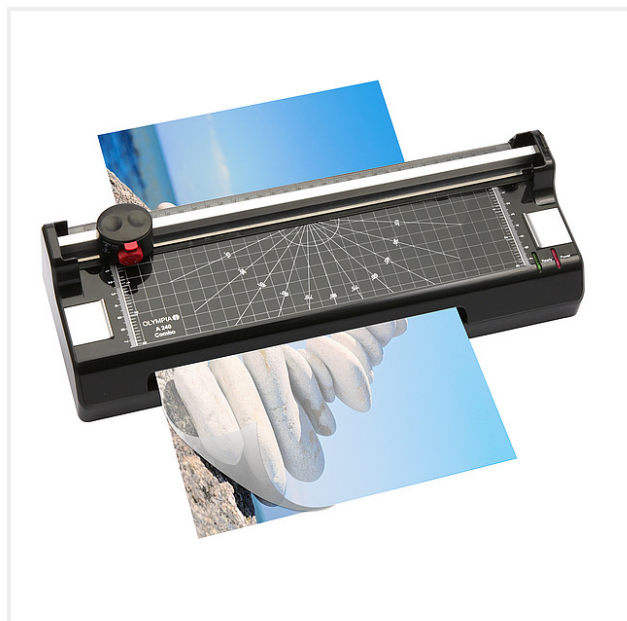

A 240 Combo

- 3-in1: Hot / Cold laminator with rotary trimmer and corner rounder
- Width of laminating path A 240 Combo: 230 mm (A4)
- Pouches size A 240 Combo: up to DIN A4
- 3 different cutting styles selectable
- Cutting capacity (80 g/qm Paper): 3 sheets straight cut / 3 sheets wave cut
- 3 sheets perforation
- Compact and fashion Design, 120 mm high only
- High quality heating system
- Automatic switch off when over-heating
- Jam release
- Warm-up time: approx. 3 - 5 Minutes
- Thickness of pouches: 80 – 125 micron, max. 0,5mm
- Laminating speed: 250 mm/Minute
- LED indicators for Power and Ready
- Power supply: 230V, 50 Hz, 265W

Color	Item Num.	Size WxDxH	Weight	EAN
schwarz	3114	370 x 128 x 95 mm	1,30 kg	4030152031146